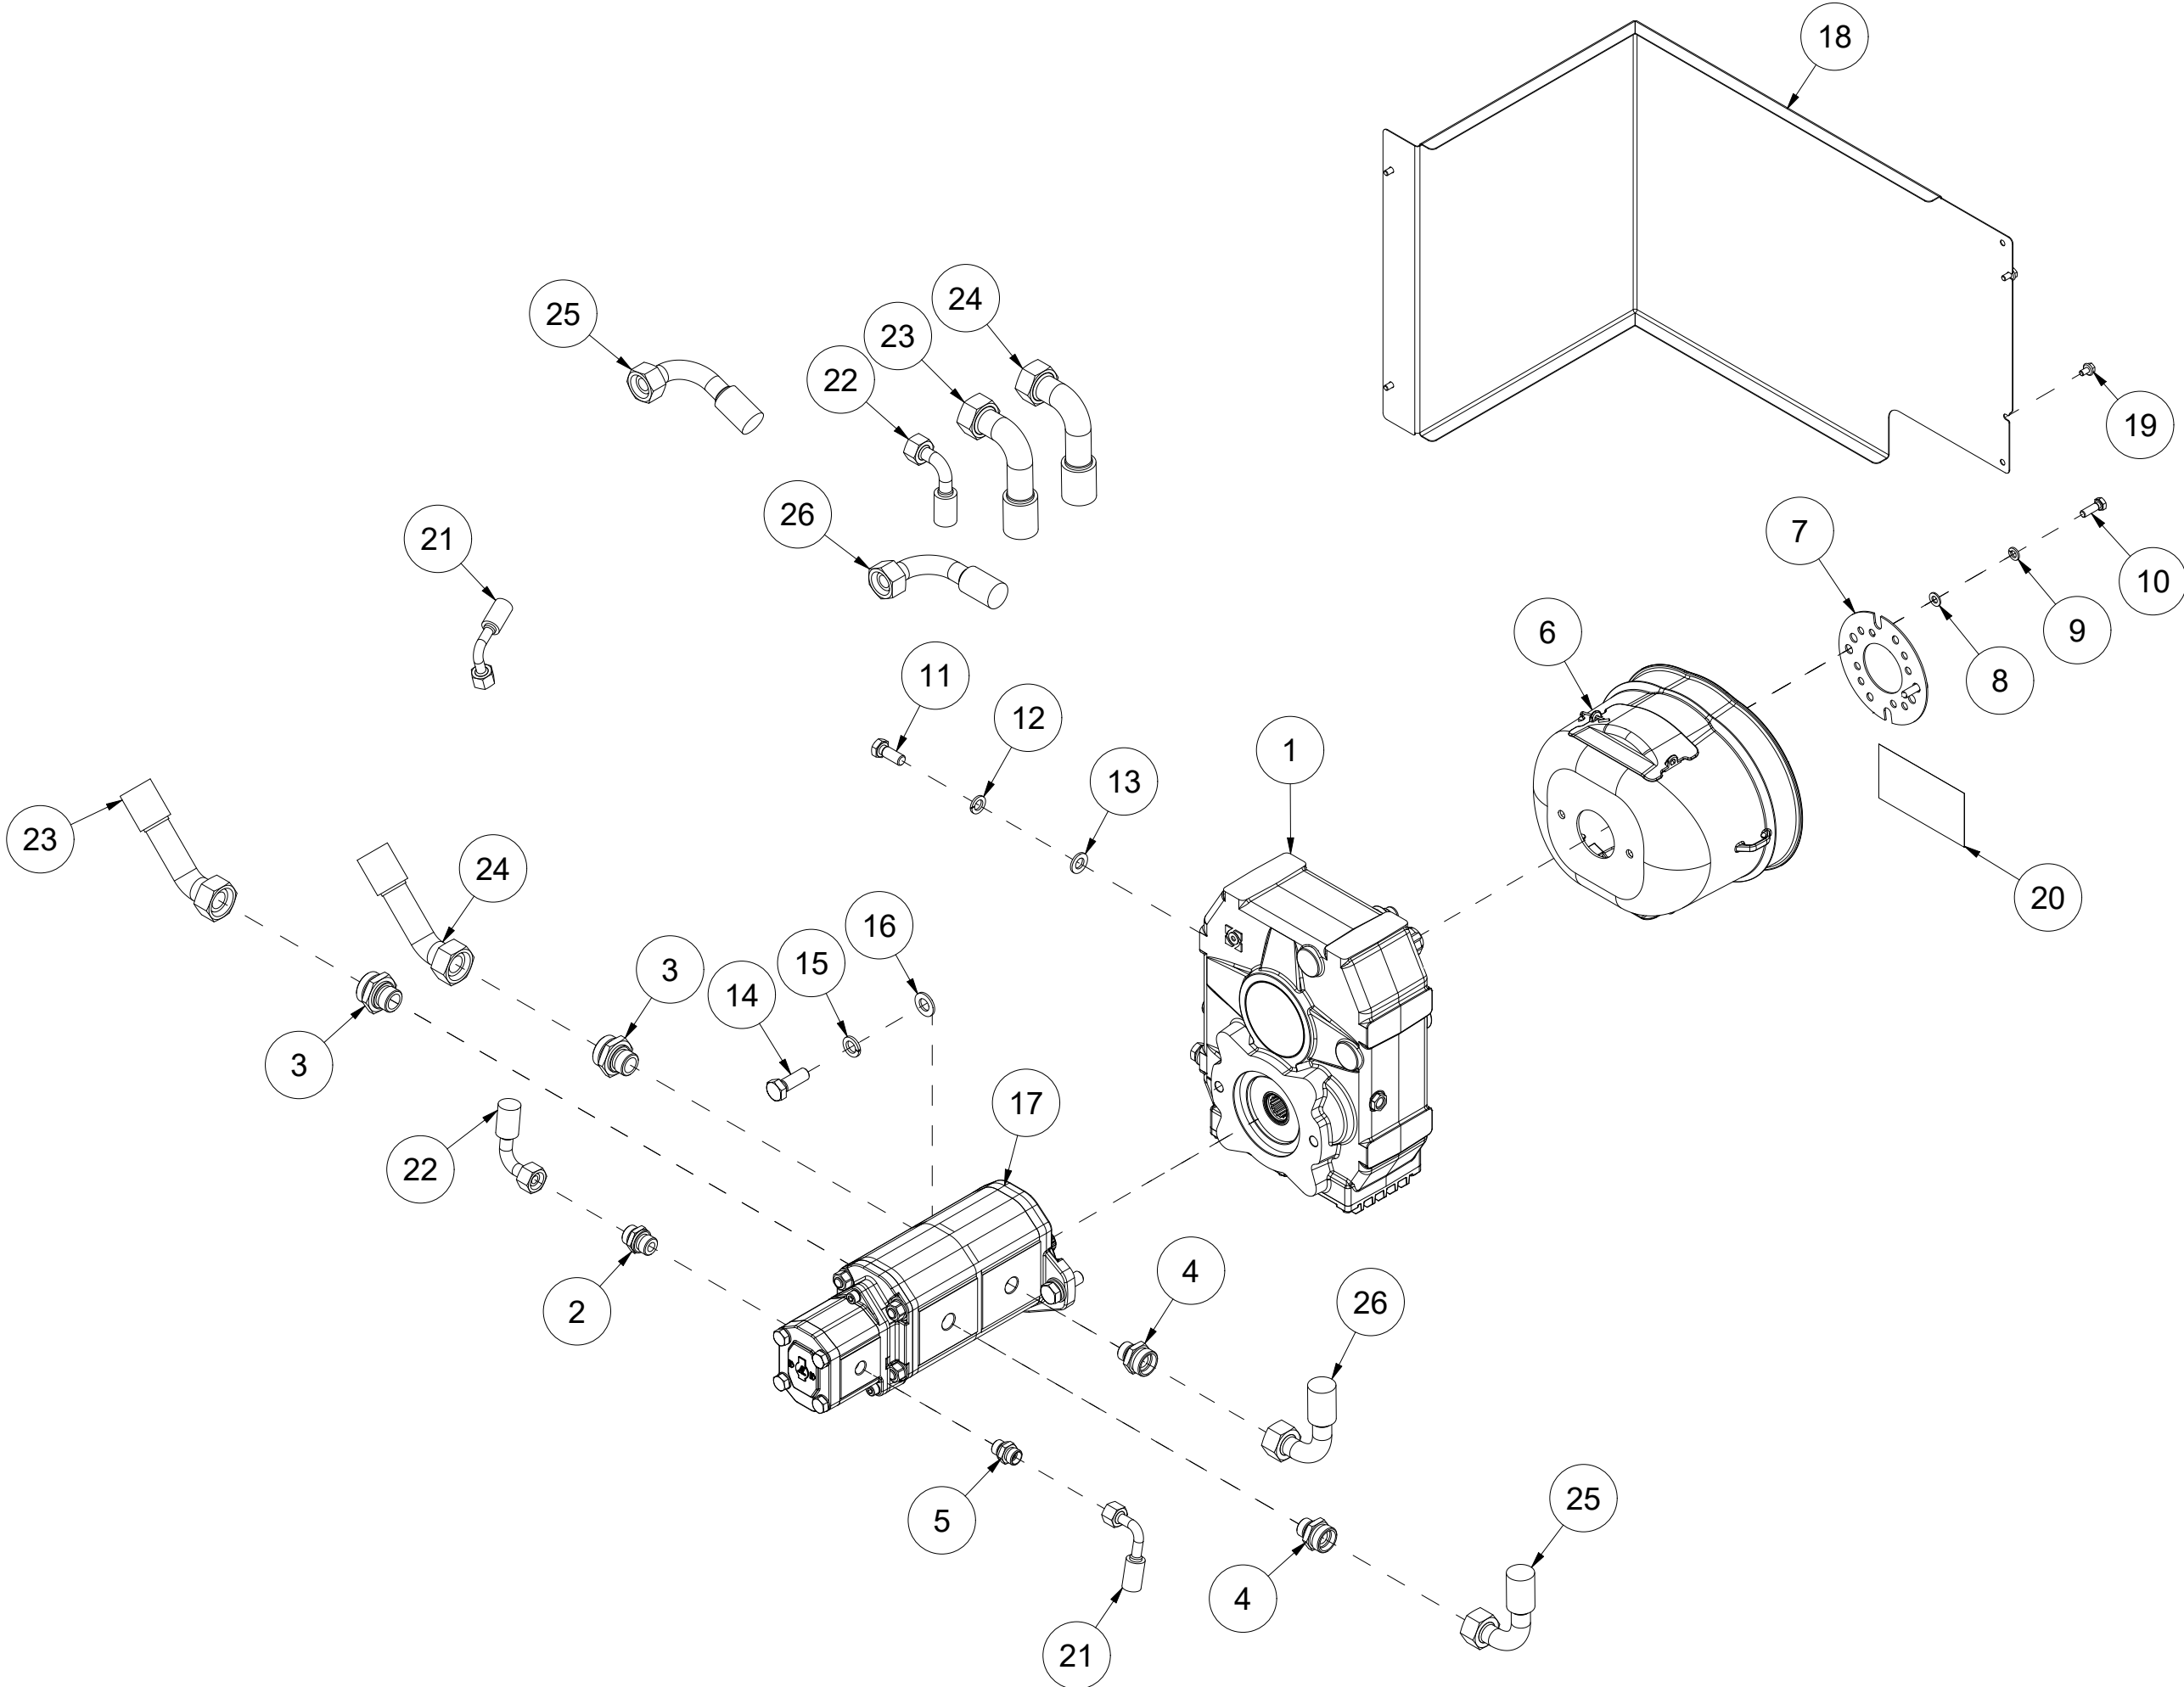

014 Tractor operation VM450

Pos	Qty	Article no	Designation
1	1	2961006	Gearbox 1:4,0 90' M9
2	1	2957768	Hexagon nipple GEK BSP 1/2" L15 ED
3	2	2957774	Hexagon nipple GEK BSP 3/4" L28 ED
4	2	2957762	Hexagon nipple GEK BSP 1/2" L22 ED
5	1	2957749	Hexagon nipple GEK BSP 3/8" L12 ED
6	1	41211161	Protective funnel
7	1	31231079	Fastening plate for protective funnel
8	2	2531047	Washer M8 EIZn DIN 125
9	2	2534047	Spring washer M8 EIZn DIN 127
10	2	2422246	Hexagon screw M8x25 EIZn 8.8 DIN 933
11	4	2422348	Hexagon screw M12x30 EIZn 8.8 DIN 933
12	4	2534069	Spring washer M12 EIZn DIN 127
13	4	2531069	Washer M12 EIZn DIN 125
14	2	2422398	Hexagon screw M14x40 EIZn 8.8 DIN 933
15	2	2534072	Spring washer M14 EIZn DIN 127
16	2	2531072	Washer M14 EIZn DIN 125
17	1	2955559	Triple cog wheel pump. 36+36+12
18	1	41211079	Cover under tank
19	4	2451196	Hexagon screw with flange M6x10 EIZn 8.8 DIN 6921
20	1	2935131	Adhesive label 132x72 400 rpm
21	1	2958421	Hydraulic hose 3/8" L1400
22	1	2958438	Hydraulic hose 1/2" L560
23	1	2958449	Hydraulic hose 1" L460
24	1	2958449	Hydraulic hose 1" L460
25	1	2958445	Hydraulic hose 3/4" L1350
26	1	2958445	Hydraulic hose 3/4" L1350