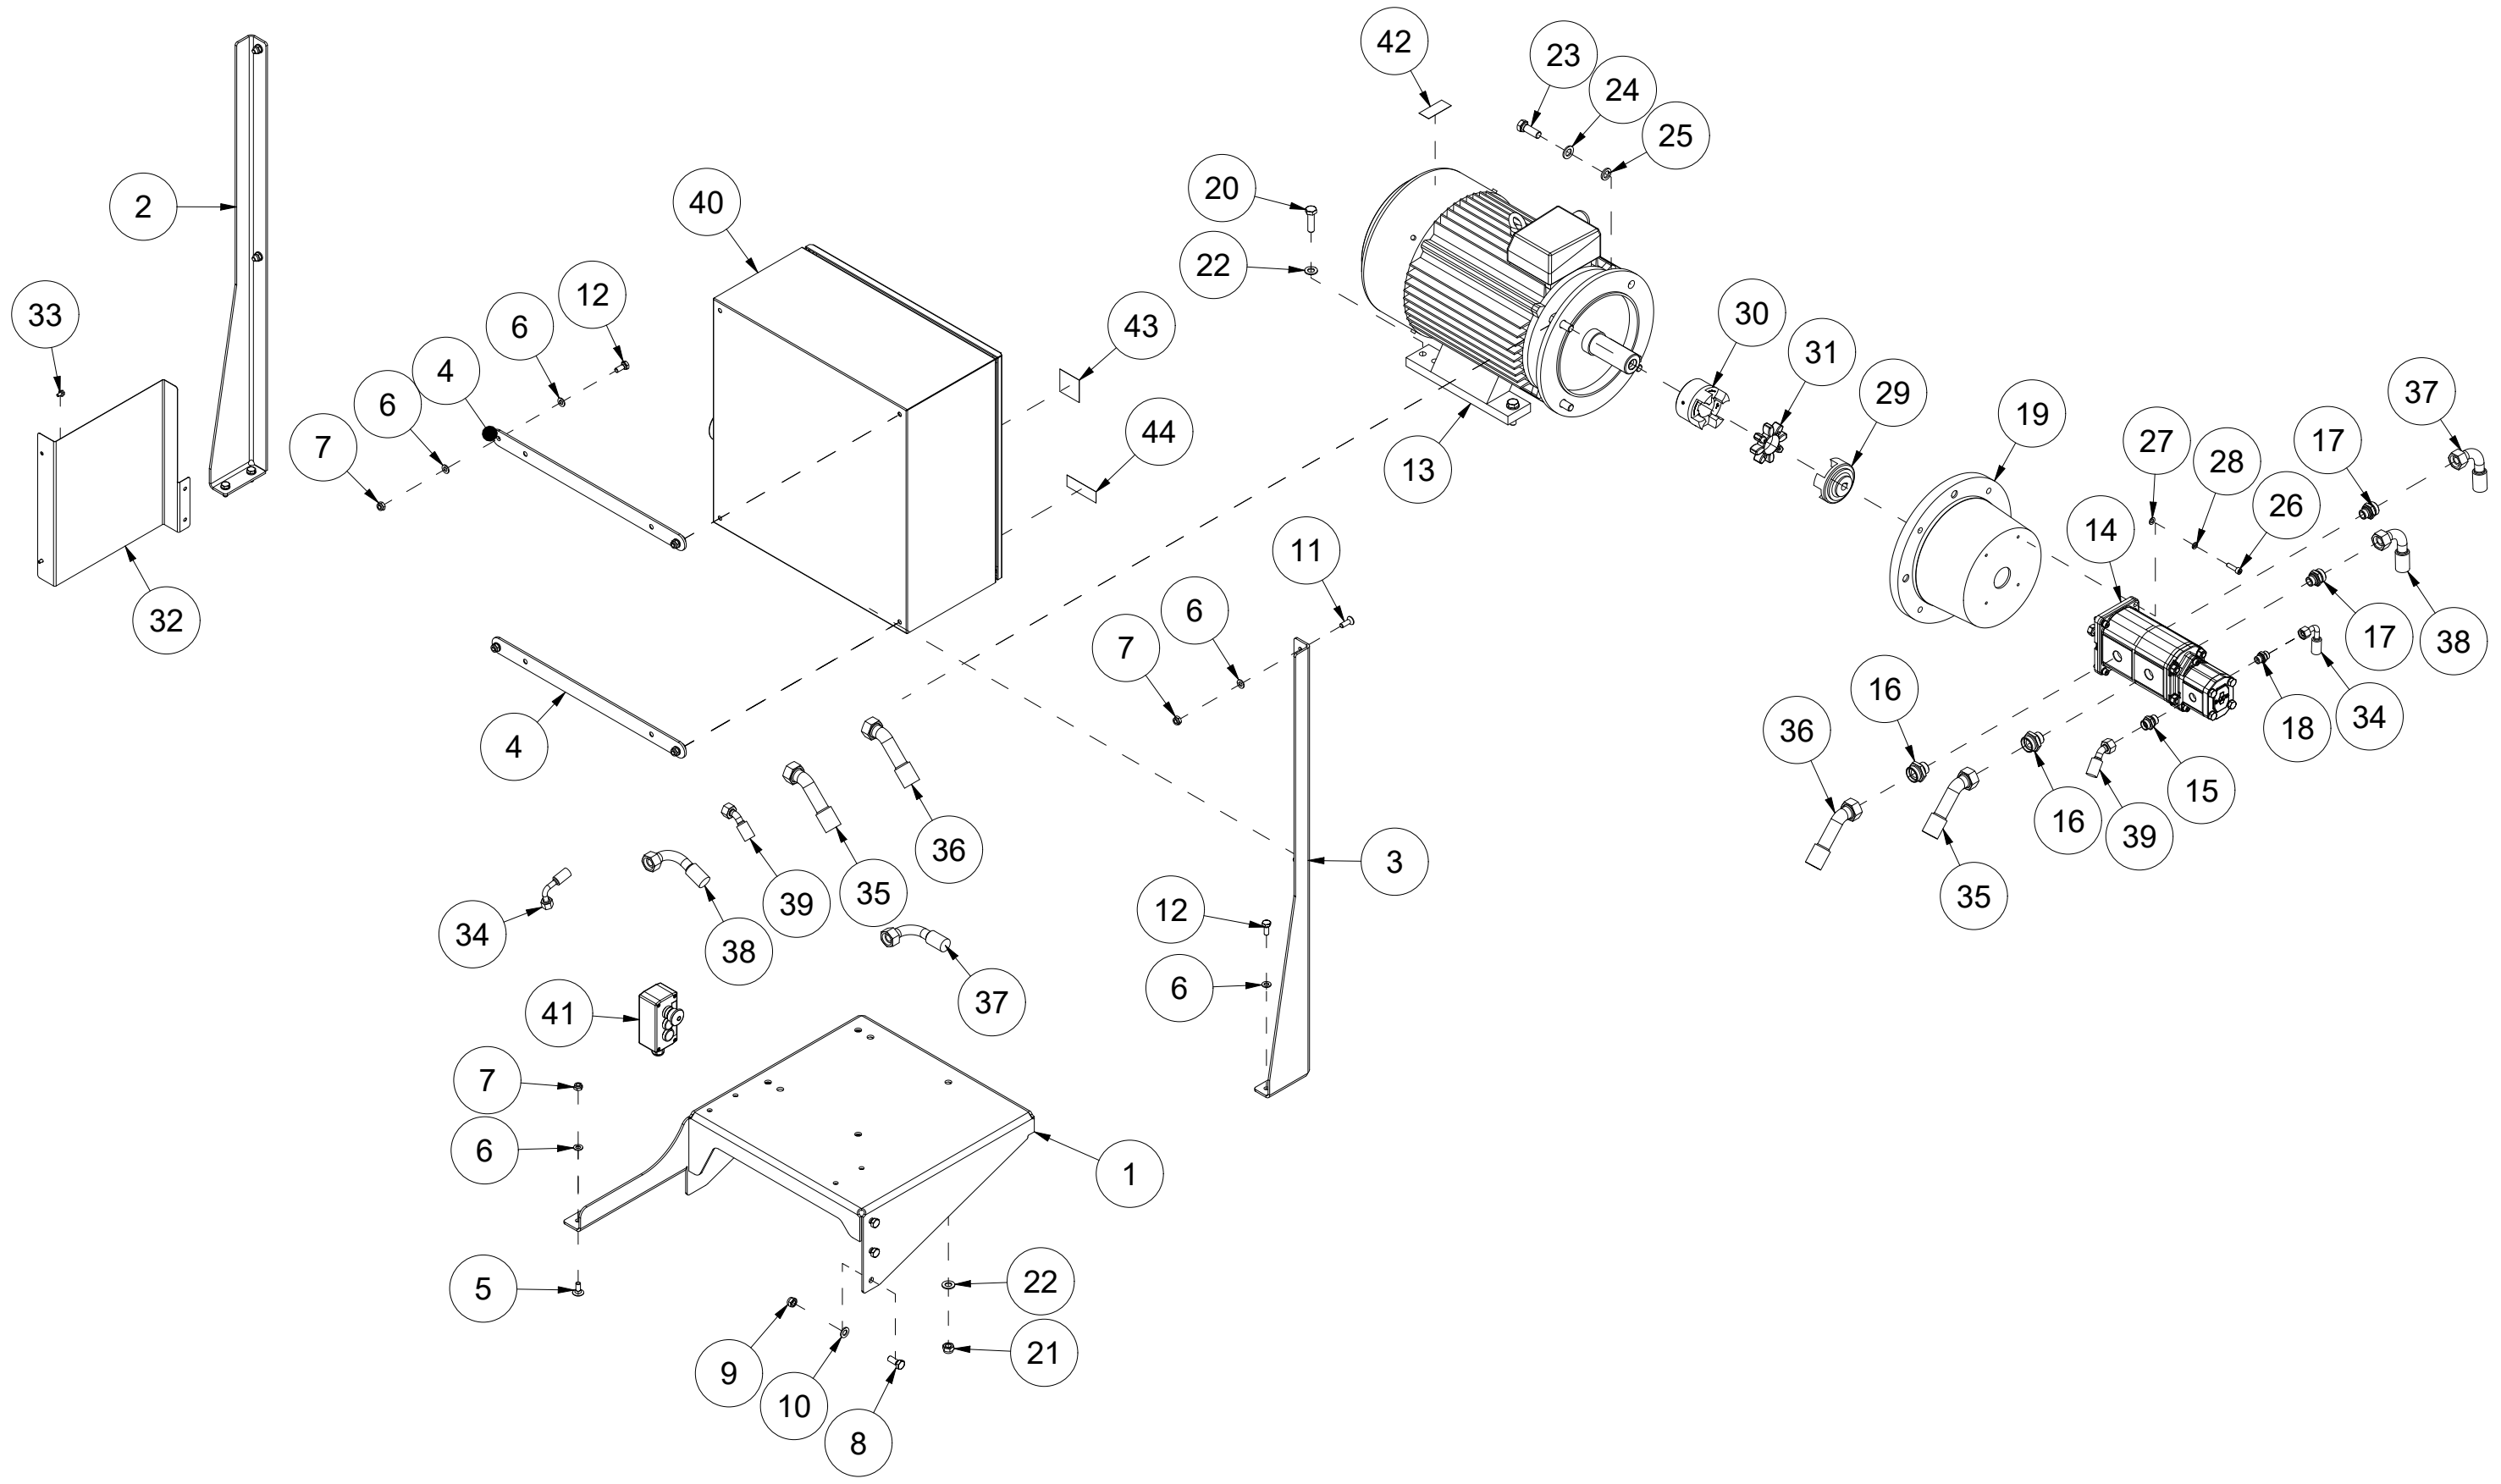

021 16-parts splitting knife VM450

Pos	Qty	Article no	Designation
1	1	41211016	16-parts splitting knife

024 Electric operation 230V VM450

Pos	Qty	Article no	Designation
1	1	41211124	Engine mount
2	1	41211126	Left side cabinet leg
3	1	41211128	Right side cabinet leg
4	2	41211131	Attachment rail
5	4	2344330	Locking screw M10x25 EIZn 8.8 DIN 603
6	24	2531060	Washer M10 EIZn DIN 125
7	16	2483610	Locking nut M10 EIZn DIN 985
8	3	2422348	Hexagon screw M12x30 EIZn 8.8 DIN 933
9	3	2483611	Locking nut M12 EIZn DIN 985
10	3	2531069	Washer M12 EIZn DIN 125
11	4	2472299	Unbrako socket head screw M10x30 EIZn DIN 7991
12	8	2422297	Hexagon screw M10x25 EIZn 8.8 DIN 933
13	1	4257119	Electric motor 18,5kw230/400V leg and flange
14	1	2955560	Triple cog wheel pump. 36+36+12
15	1	2957768	Hexagon nipple GEK BSP 1/2" L15 ED
16	2	2957774	Hexagon nipple GEK BSP 3/4" L28 ED
17	2	2957762	Hexagon nipple GEK BSP 1/2" L22 ED
18	1	2957749	Hexagon nipple GEK BSP 3/8" L12 ED
19	1	2962192	Flange PRE350/175/25
20	4	2422402	Hexagon screw M14x50 EIZn 8.8 DIN 931
21	4	2483612	Locking nut M14 EIZn DIN 985
22	8	2531072	Washer M14 EIZn DIN 125
23	4	2422491	Hexagon screw M16x45 EIZn 8.8 DIN 933
24	4	2531078	Washer M16 EIZn DIN 125
25	4	2534078	Spring washer M16 EIZn DIN 127
26	4	2477248	Unbrako cylinder screw M8x30 EIZn DIN 912
27	4	2531047	Washer M8 EIZn DIN 125
28	4	2534047	Spring washer M8 EIZn DIN 127
29	1	2962195	Coupling Softex 42/55.N3 pumping
30	1	2962194	Coupling Softex 42/55.48 GG motors
31	1	2245007	Plastic cross Softex 42/55 92`Shore (white)
32	1	41211132	EI machine cover
33	4	2451196	Hexagon screw with flange M6x10 EIZn 8.8 DIN 6921
34	1	2958429	Hydraulic hose 3/8" L2250
35	1	2958448	Hydraulic hose 1" L1150
36	1	2958448	Hydraulic hose 1" L1150
37	1	2958444	Hydraulic hose 3/4" L1100
38	1	2958444	Hydraulic hose 3/4" L1100
39	1	2958437	Hydraulic hose 1/2" L1200
40	1	41211237	Electrical Cabinet 600x600x300 Complete 230V
41	1	41211240	Pushbutton box 3-Hole complete
42	1	2935037	Adhesive label Arrow
43	1	2935050	Adhesive label Do not wash 60x60 Yellow
44	1	2935020	Adhesive label 90x30mm-230v Blue